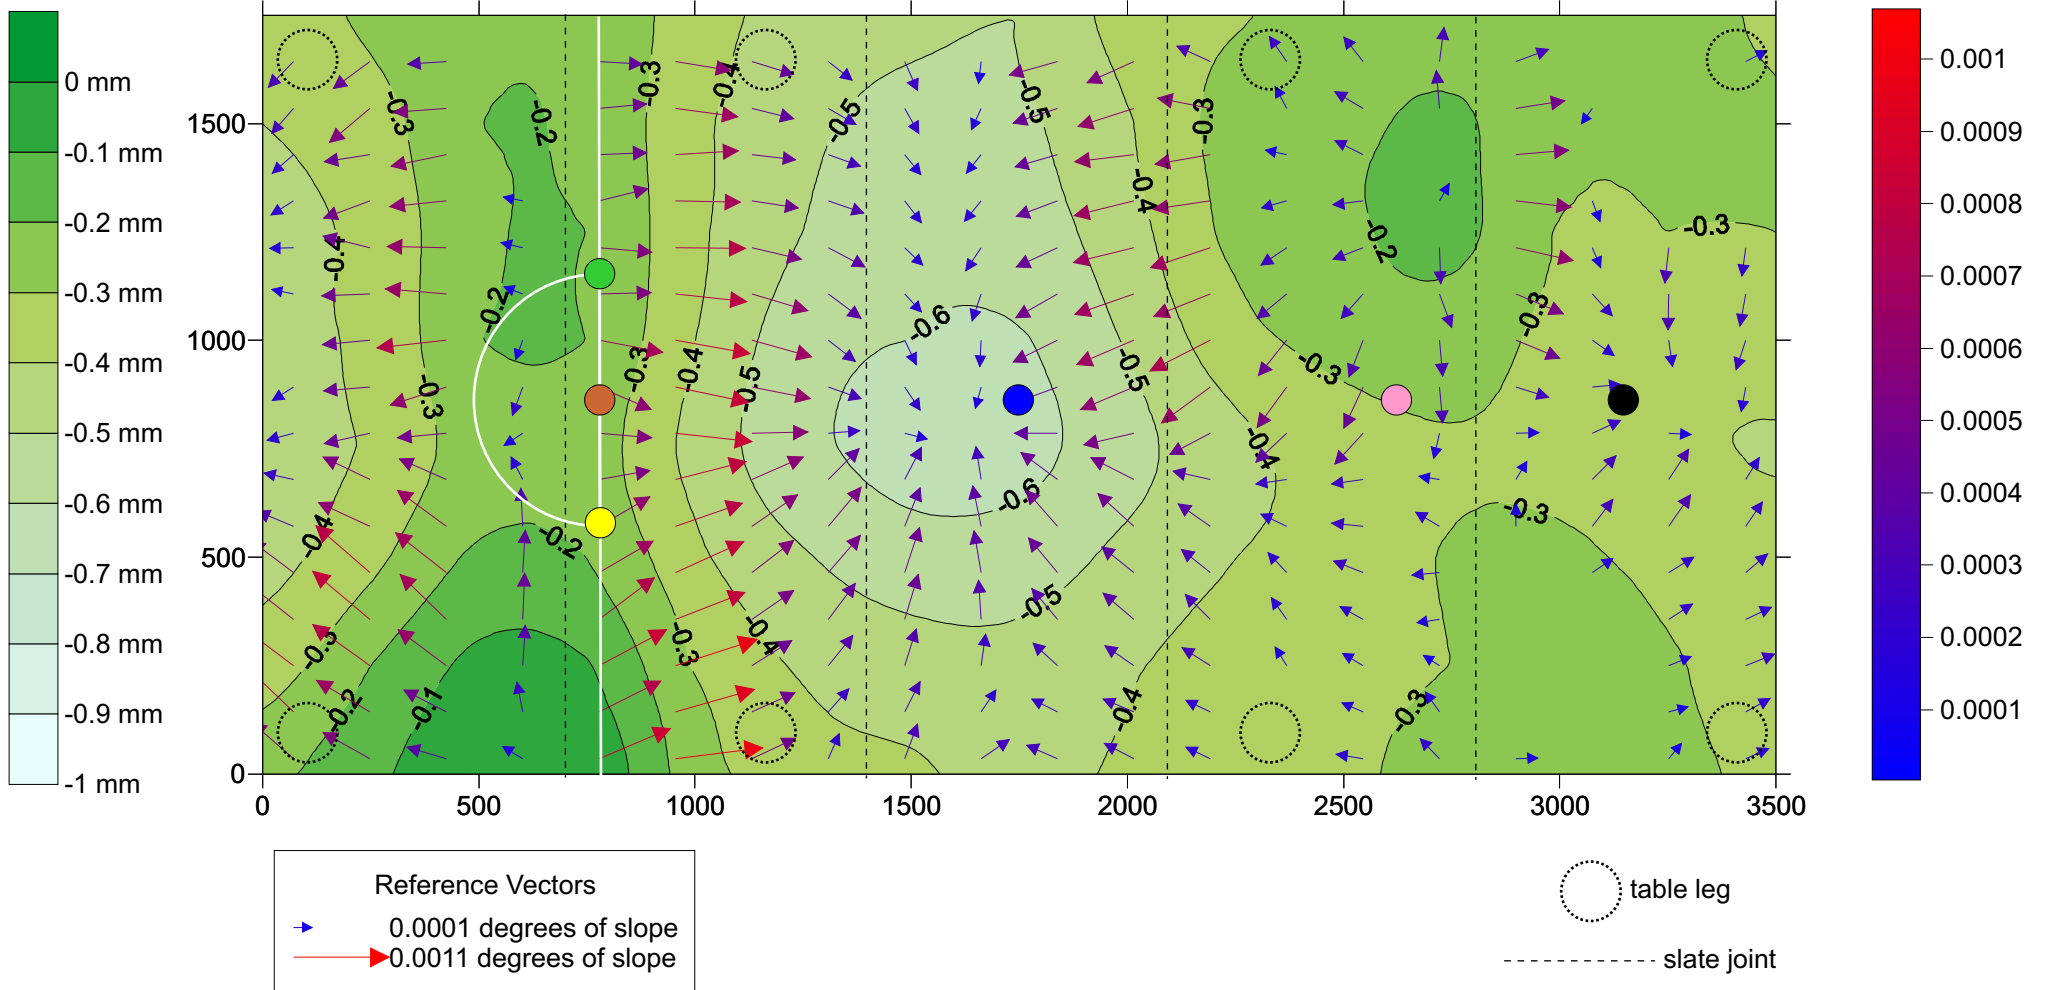

Jesters Snooker Hall, Swindon. Table 1. Riley Aristocrat Tournament Standard.

Jesters Snooker Hall, Swindon. Table 22. Riley Aristocrat Tournament Standard.